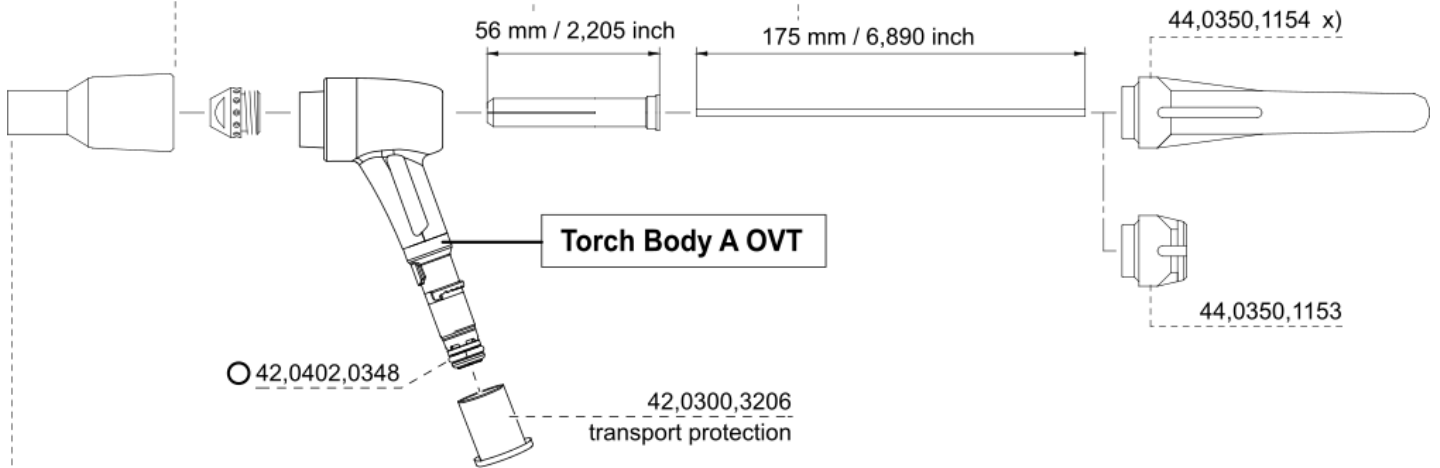

TTTB 500A W ML /70°/L65

44,0350,4415

TTB 500A W ML/70°/L65 (44,0350,4415)

Part No. clamping nut	Part No. collet	Part No. electrode WC20	Part No. electrode WP	Electrode Ø	
				Ø mm	Ø inch
42,0001,2278	42,0001,2276	42,0411,4001	42,0411,4008	1,6	0,063
42,0001,2279	42,0001,2277	42,0411,4002	42,0411,4005	2,4	0,094
42,0001,2272 x)	42,0001,2268 x)	42,0411,4003 x)	42,0411,4006	3,2	0,126
42,0001,2273	42,0001,2269	42,0411,4013	42,0411,4007	4,0	0,157
42,0001,2274	42,0001,2270	42,0411,4014	42,0411,4009	4,8	0,189
42,0001,2275	42,0001,2271	42,0411,4015		6,4	0,250

gas nozzle ceramic plugable	L1		d1		d2		Part No.
	mm	inch	mm	inch	mm	inch	
	54	2,125	26.2	1,031	7,9	0,3125	42,0300,0707
					9,5	0,375	42,0300,0708
					11,1	0,4375	42,0300,0709 x)
					12,7	0,500	42,0300,0710
					15,9	0,625	42,0300,0711